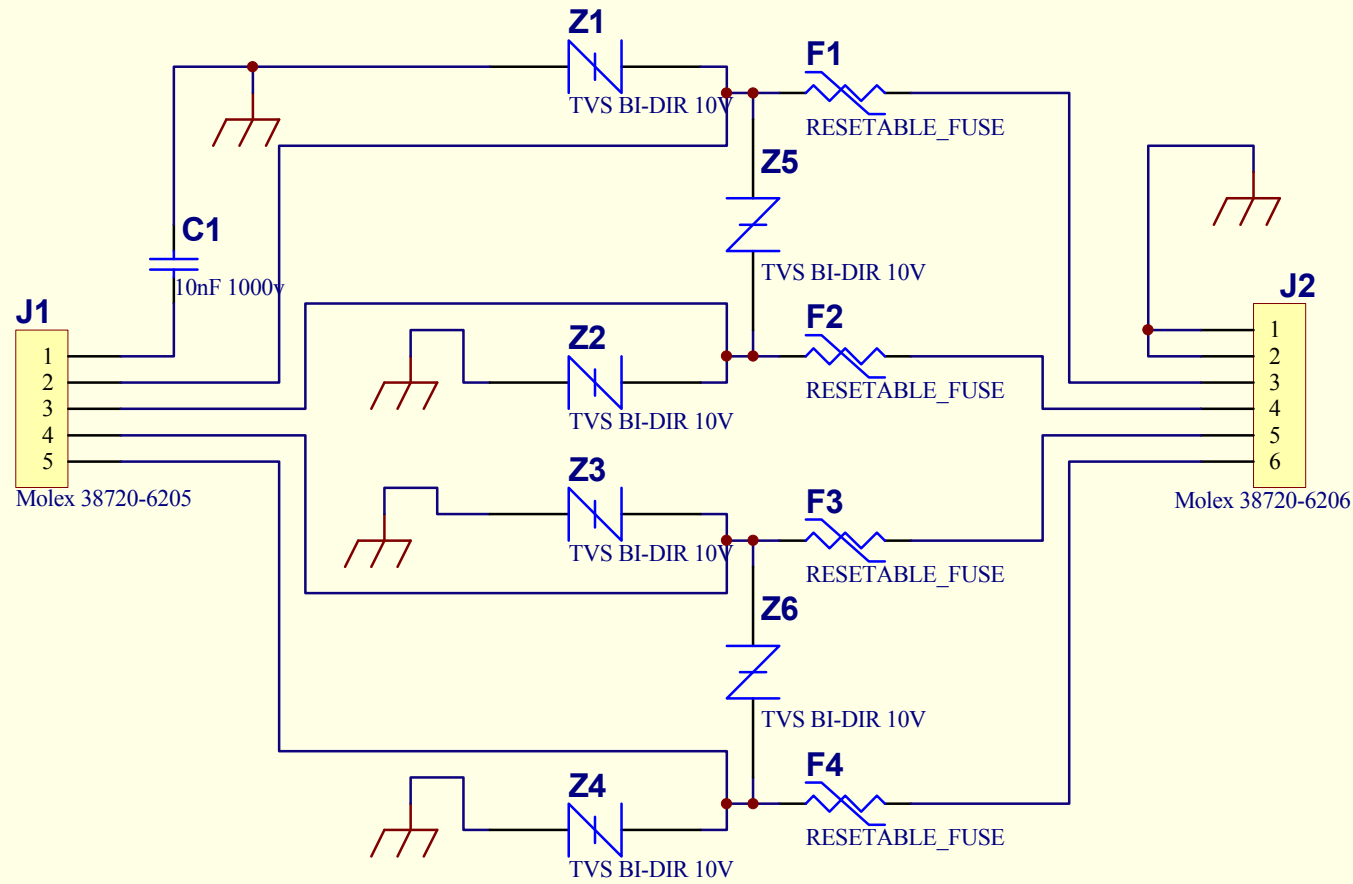

B

B

A

A

1

2

3

4

IDI Controller

- 1. Ground
- 2. TX+
- 3. TX-
- 4. RX-
- 5. RX+

Camera/Device Side

- 1. Good Earth Ground
- 2. Drain Wire / Ground to Device
- 3. TX+
- 4. TX-
- 5. RX-
- 6. RX+

Title		
Size	Number	Revision
A		
Date:	17-Jan-2006	Sheet of
File:	C:\Clients\IDI\Hardware\Misc\Surge.Ddb	Drawn By: